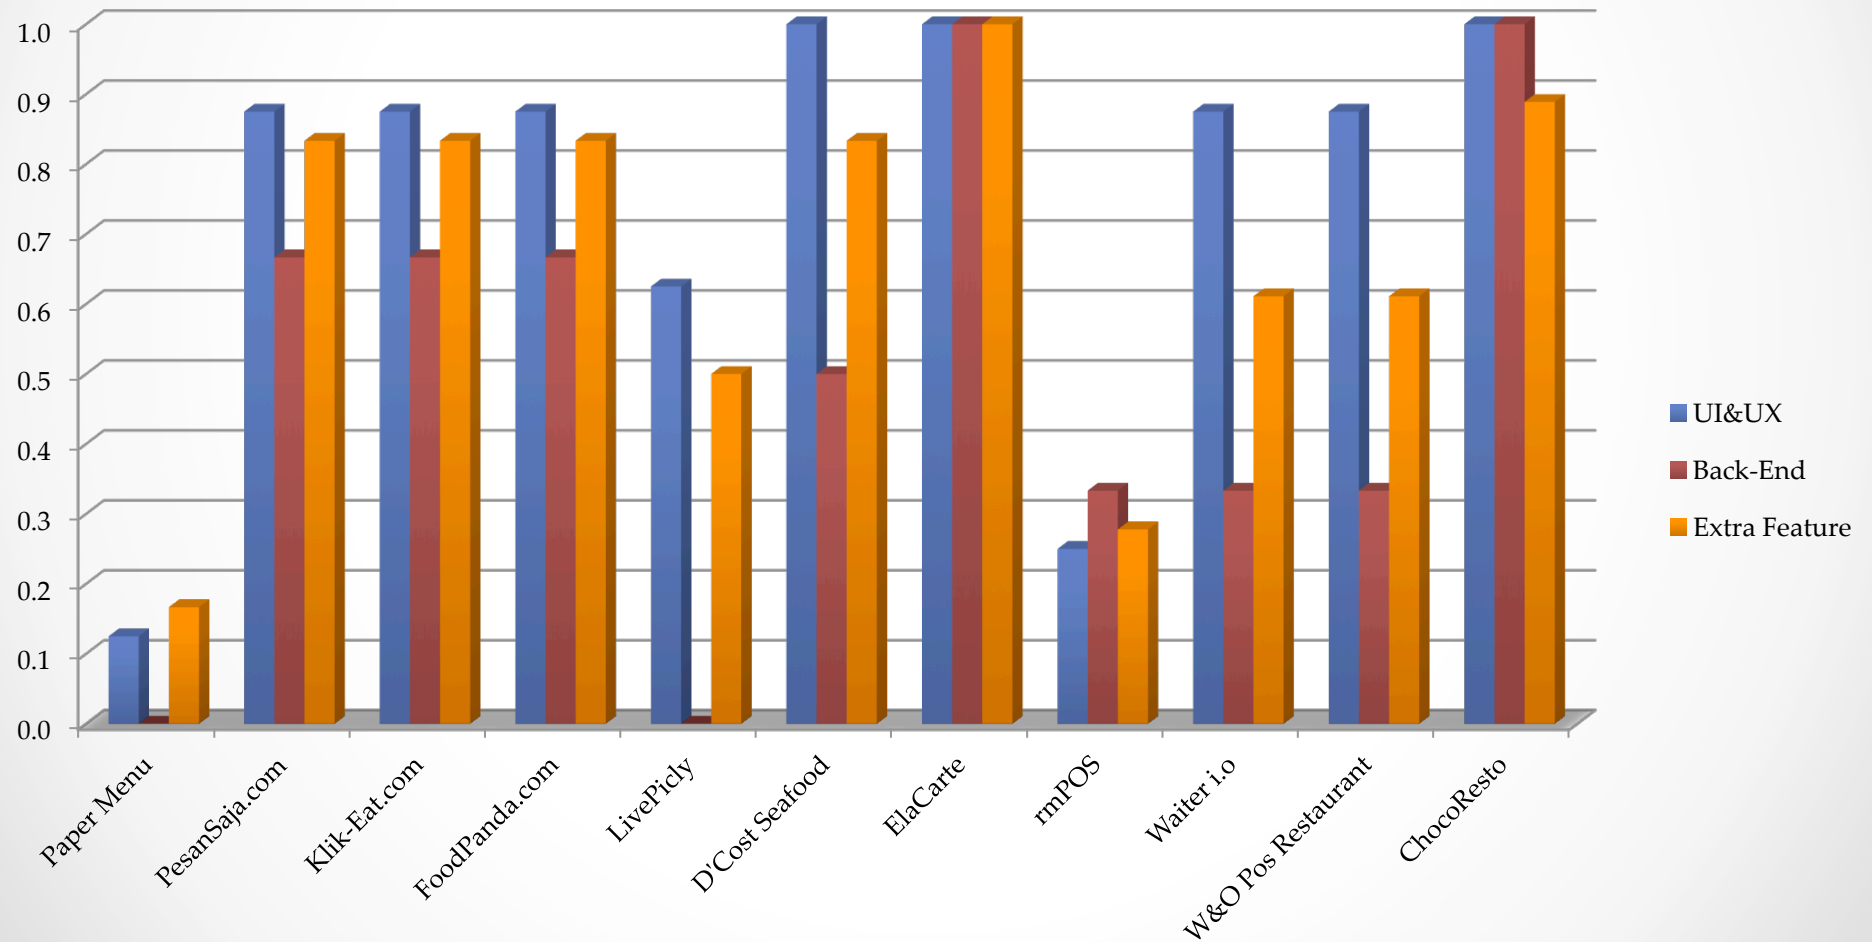

Chocoleven

Overview

UI & UX

	Focus	UI & UX				Total Score
		User Friendly UI&UX	Easiness to Modify Menu	Interactive Menu by User	Order menu	
Paper Menu	Show Menu to Customer	0.5	0	0	0	0.1
PesanSaja.com	Online Order	1	0.5	1	1	0.9
Klik-Eat.com	Online Order	1	0.5	1	1	0.9
FoodPanda.com	Online Order	1	0.5	1	1	0.9
LivePicly	Online Reservation	1	0.5	1	0	0.6
D'Cost Seafood	Online Order	1	1	1	1	1.0
ElaCarte	Integrated Menu & Sales Report	1	1	1	1	1.0
rmPOS	POS	0.5	0.5	0	0	0.3
Waiter i.o	Mobile Menu and Report	0.5	1	1	1	0.9
W&O Pos Restaurant	Mobile Menu and Report	0.5	1	1	1	0.9
ChocoResto	Integrated Menu & Sales Report	1	1	1	1	1.0

1
0.5
0

High
Medium
Low

Back-End Side

	Back-End			Total Score
	Payment	Sales Report	Analytic	
Paper Menu				0.0
PesanSaja.com				0.7
Klik-Eat.com				0.7
FoodPanda.com				0.7
LivePicly				0.0
D'Cost Seafood				0.5
ElaCarte				1.0
rmPOS				0.3
Waiter i.o				0.3
W&O Pos Restaurant				0.3
ChocoResto				1.0